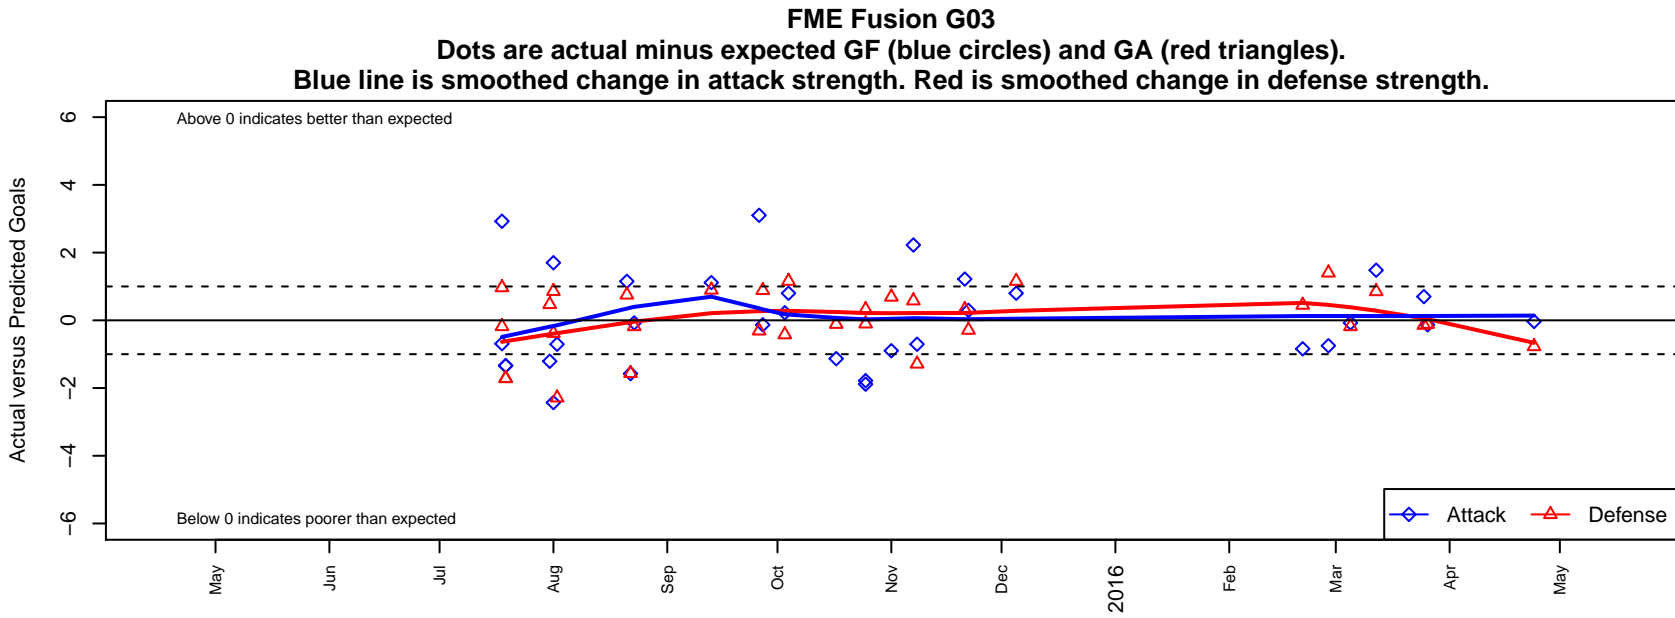

**attack and defense variance (black dot)
relative to other teams
and top 10 in region**

**attack and defense rating
relative to others at age
and all opponents in last 13 months**

FME Fusion G03

Fife Milton Edgewood
Fife, WA
G03 total strength=726
attack=0.75 defense=0.8
fall league = PSPL Classic 2 U12
spr league = Spr PSPL Classic 1 U12

alt names used:
FME Fusion 03
FME Fusion 03
FME Fusion 03
FME Fusion '03 (FMEJSC)
FME Fusion 03

Venues played:
2015 KITG GU12 Red
2015 Blast Off GU12 A
2015 Island Cup GU12
2015 PSPL Classic 2 U12
2015 Spr PSPL Classic 1 U12